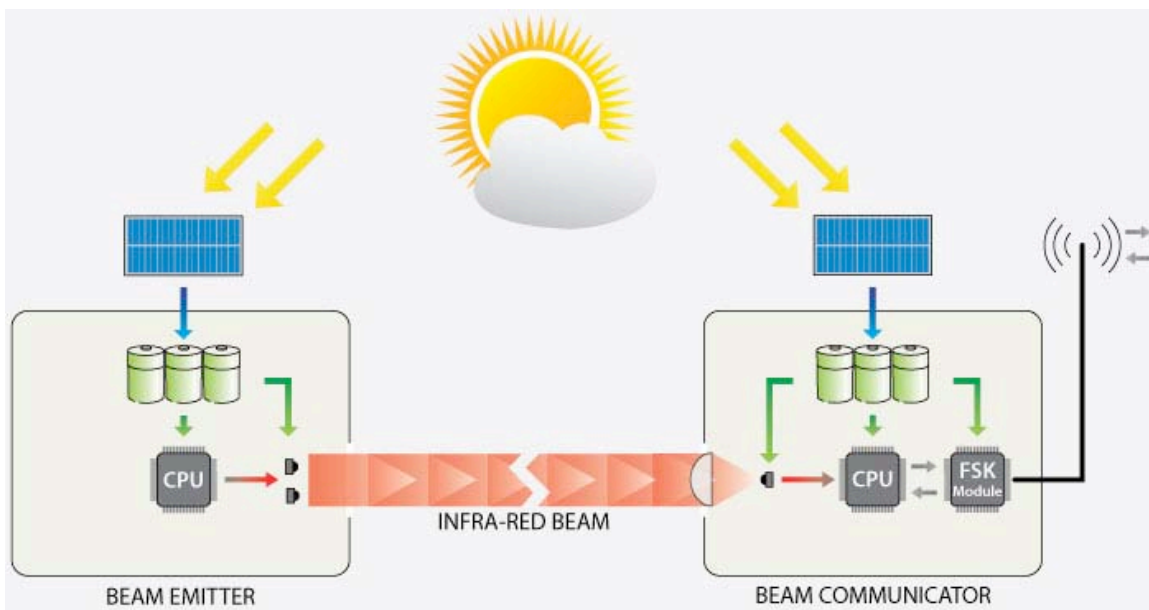

Hidden Camera Surveillance

Tel 1300 763235

Wireless Solar Gate & Driveway Alert

The Wireless Gate Alert kit is a simple DIY solar powered point to point photo-electric invisible beam which can be up to 40m apart. When the beam is broken by a person or vehicle, the mini built in transmitter sends a wireless signal up to 800m or more (optional long range antennas) to a dual channel receiver as pictured above. The receiver sounds a “beep beep” tone announcing that the perimeter beam has been breached. **Warranty – 3 Years!**

Wireless Solar Gate & Driveway Alert

This unique device is an amazing concept when we take into consideration the huge range of applications for homes, sheds, business premises, driveway gates, farms and large properties, machinery in remote areas, vineyards and so much more.

Once a person or vehicle crosses or breaks the driveway or front gate beam which can be up to 800 meters away (up to 2.4ks with long-range antenna) the mini wireless transmitter sends a signal to the base receiver inside the house. The receiver sounds an audible semi loud tone thus announcing to the home occupier that someone is approaching or leaving the property. The beam sets are mounted on a post or other vertical structure, near the front gate and the two beams can be up to 40m apart. Aligning the beams with a string line (full instructions provided) any person handy enough to drill a few screw holes can mount the beams. In this regard, the Wireless Gate Alert is completely DIY so **no need for cables, power or an installer.**

The receiver is a 12V device about the same size as a cigarette packet. Connect the mini antenna to the receiver, plug into a 240V power point and its armed and ready to go. The receiver is a dual channel system meaning that an additional beam set can be installed in another area if desired. The base receiver is designed to emit a different tone for each of the two zones. Extra beam sets are available upon request.