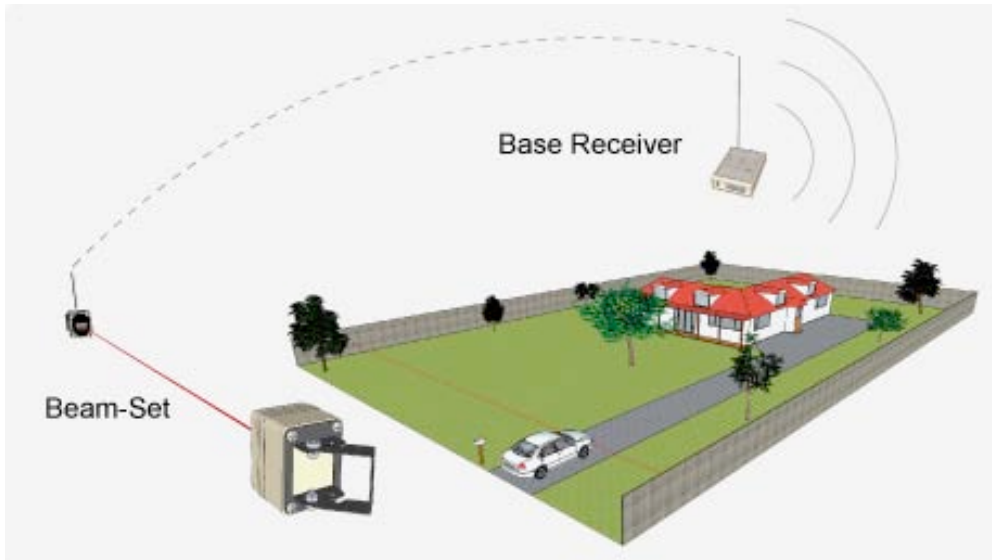

Once a person or vehicle crosses or breaks the driveway or front gate beam which can be up to 800 meters away (up to 2.4ks with long-range antenna) the mini wireless transmitter sends a signal to the base receiver inside the house. The receiver sounds an audible semi loud tone thus announcing to the home occupier that someone is approaching or leaving the property. The beam sets are mounted on a post or other vertical structure, near the front gate and the two beams can be up to 40m apart. Aligning the beams with a string line (full instructions provided) any person handy enough to drill a few screw holes can mount the beams. In this regard, the Wireless Gate Alert is completely DIY so **no need for cables, power or an installer.**

The receiver is a 12V device about the same size as a cigarette packet. Connect the mini antenna to the receiver, plug into a 240V power point and its armed and ready to go. The receiver is a dual channel system meaning that an additional beam set can be installed in another area if desired. The base receiver is designed to emit a different tone for each of the two zones. Extra beam sets are available upon request.

Pocket Beeper-Pager

Product Functions

The optional **Pocket Pager** as featured above is very handy for a number of reasons. **Pocket Pager-Beeper** is a belt worn battery-operated device (smaller than a matchbox) that acts in the same manner as a base receiver. The T-shaped antenna also pictured is connected to the terminal output of our base receiver. If a person or vehicle passes through the Gate Alert Beam, a wireless signal is sent to the base receiver, which then uses the smaller antenna to transmit a signal to the pocket pager. Ideally the T-shaped antenna should be mounted on or near a window for added reception. **Range approx. 200m**