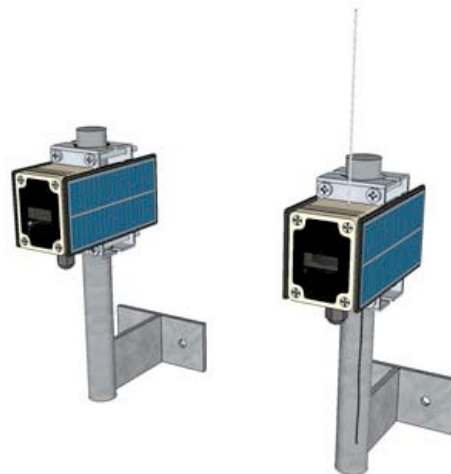

Wireless Monitoring of your Construction or Building Site

Are you having tools and equipment stolen from your work site? Is your building site being vandalized at night?

Wireless Gate & Driveway Alert is able to monitor the perimeter of your construction site and alert you remotely, via your mobile phone, if anyone crosses any installed beam.

Our Commercial system provides multi-beam monitoring. This enables you to be able to monitor the whole perimeter of a construction or building site. The Commercial System supports up to four Beam-sets simultaneously thus ensuring your equipment is safe and the site vandal free.

Ideal when used in conjunction with Solar Powered Graffiti Security Camera

For more information and pricing please contact us directly.