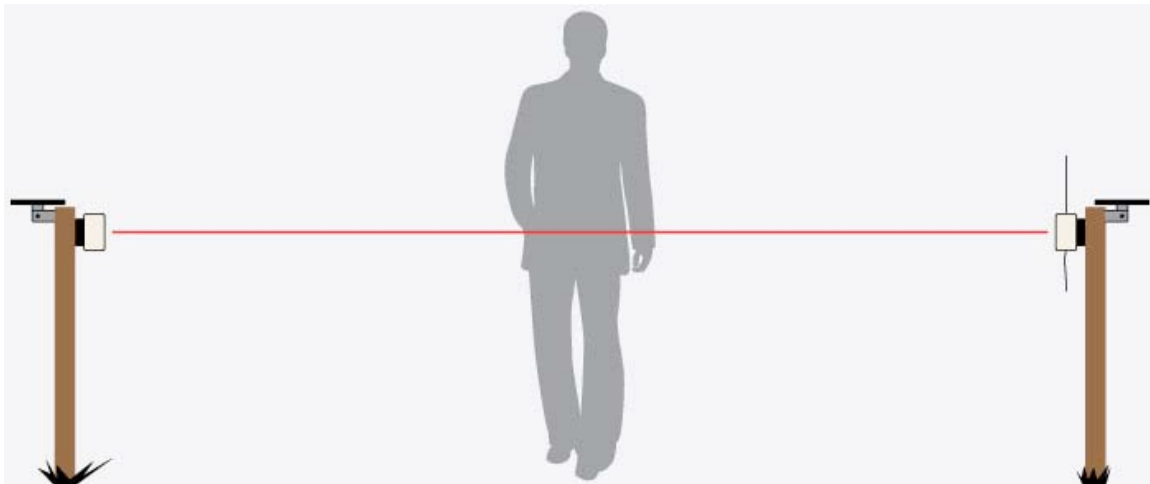

Hidden Camera Surveillance

Tel 1300 763235

Wireless Solar Gate & Driveway Alert

The Wireless Gate Alert kit is a simple DIY solar powered point to point photo-electric invisible beam which can be up to 40m apart. When the beam is broken by a person or vehicle, the mini built in transmitter sends a wireless signal up to 800m or more (optional long range antennas) to a dual channel receiver as pictured above. The receiver sounds a “beep beep” tone announcing that the perimeter beam has been breached. **Warranty – 3 Years!**

Once a person or vehicle crosses or breaks the driveway or front gate beam which can be up to 800 meters away (up to 2.4ks with long-range antenna) the mini wireless transmitter sends a signal to the base receiver inside the house. The receiver sounds an audible semi loud tone thus announcing to the home occupier that someone is approaching or leaving the property. The beam sets are mounted on a post or other vertical structure, near the front gate and the two beams can be up to 40m apart. Aligning the beams with a string line (full instructions provided) any person handy enough to drill a few screw holes can mount the beams. In this regard, the Wireless Gate Alert is completely DIY so **no need for cables, power or an installer.**

The receiver is a 12V device about the same size as a cigarette packet. Connect the mini antenna to the receiver, plug into a 240V power point and its armed and ready to go. The receiver is a dual channel system meaning that an additional beam set can be installed in another area if desired. The base receiver is designed to emit a different tone for each of the two zones. Extra beam sets are available upon request.