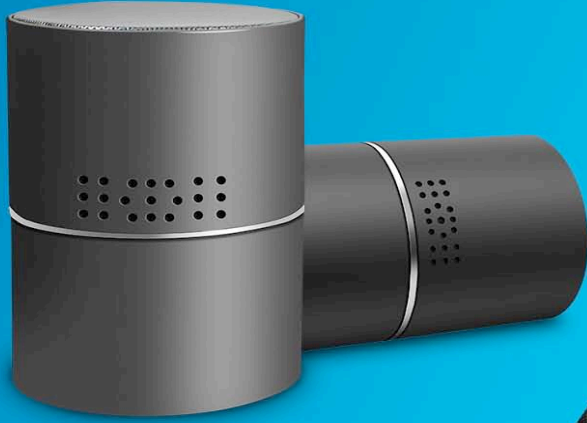

Day and night 3M Invisible Live View

Make Hidden Security More Smart and Closed to Daily Life