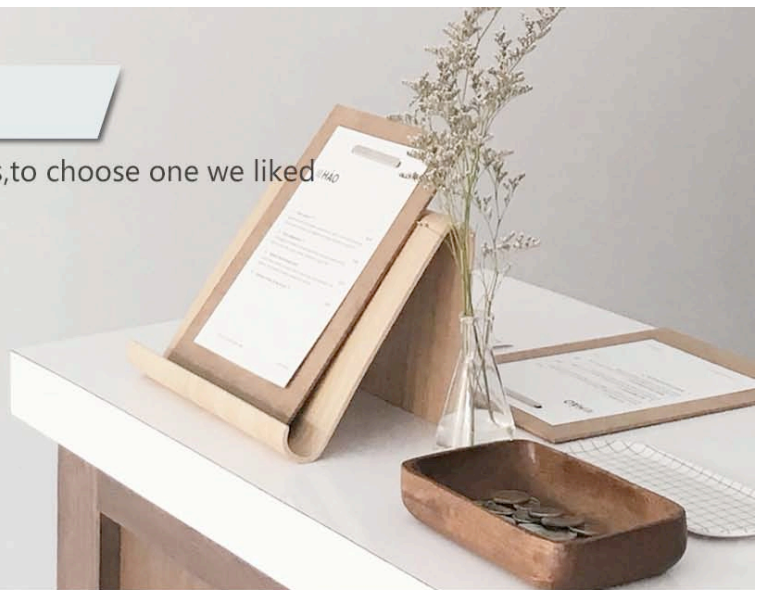

Specifications

- WiFi Live Streaming video
- P2P LAN view within 50m of the router (depending on obstacles)
- Lens : OV9712
- Frame: 25FPS
- Lens angle: 90 degree
- Support Micro SD card 4GB-128GB
- Computer operation system: Windows
- Mobile phone operation system: Android/iOS
- Web browser: IE7 and above, Chrome, Firefox Safari etc

Features

Desk Lamp Hidden Camera
2.0 Mega Pixel CMOS Lens
HD 1080P 1920 x 1080
3 meters invisible night vision
Wi-Fi P2P Live streaming Video
330 Degree remotely rotational wide view lens
H.264 Video Compression
Motion detection & Phone Push notification
Two Way Audio speaking
Internal 5000mA Rechargeable battery
Supports Max 128GB Class 10 Micro SD Card

Wi-Fi Colorful Lamp

Light up the life by fingertips remotely

Wi-Fi Remotely Lamp

Controlled by APP with colorful lights, to choose one we liked

WIFI

P2P

Motion Dtection

330 Degree

P2P Wi-Fi Live Streaming

Smart Home and business security remotely

Amazing Rota-table Lens

330 Degree Secure whole angle by App

Full Pro HD 1080P

2.0 Mega Pixel COMS Lens High Resolution

3 Meters Invisible Night Vision