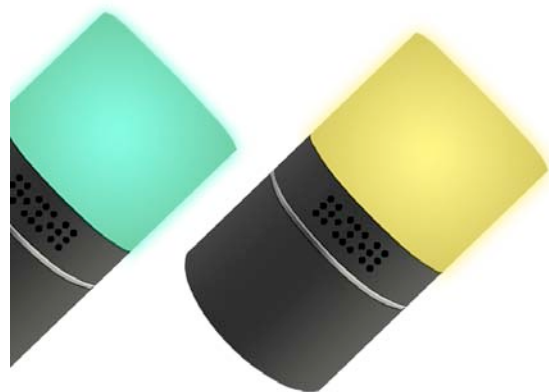

Features

Desk Lamp Hidden Camera
2.0 Mega Pixel CMOS Lens
HD 1080P 1920 x 1080
3 meters invisible night vision
Wi-Fi P2P Live streaming Video
330 Degree remotely rotational wide view lens
H.264 Video Compression
Motion detection & Phone Push notification
Two Way Audio speaking
Internal 5000mA Rechargeable battery
Supports Max 128GB Class 10 Micro SD Card