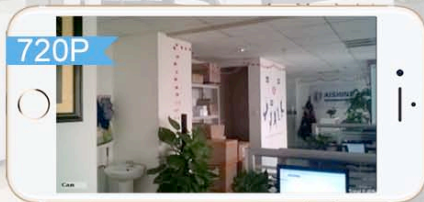

Wi-Fi Colorful Lamp

Light up the life by fingertips remotely

Wi-Fi Remotely Lamp

Controlled by APP with colorful lights, to choose one we liked

WIFI

P2P

Motion Dtection

330 Degree

P2P Wi-Fi Live Streaming

Smart Home and business security remotely

Amazing Rota-table Lens

330 Degree Secure whole angle by App

Full Pro HD 1080P

2.0 Mega Pixel COMS Lens High Resolution

3 Meters Invisible Night Vision