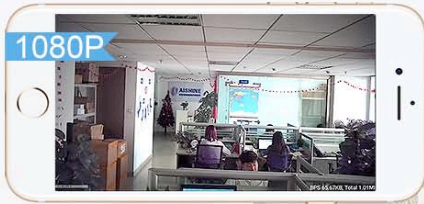

Wi-Fi Colorful Lamp

Light up the life by fingertips remotely

Wi-Fi Remotely Lamp

Controlled by APP with colorful lights, to choose one we liked

WIFI

P2P

Motion Dtection

330 Degree

P2P Wi-Fi Live Streaming

Smart Home and business security remotely

Amazing Rota-table Lens

330 Degree Secure whole angle by App

Full Pro HD 1080P

2.0 Mega Pixel COMS Lens High Resolution

3 Meters Invisible Night Vision