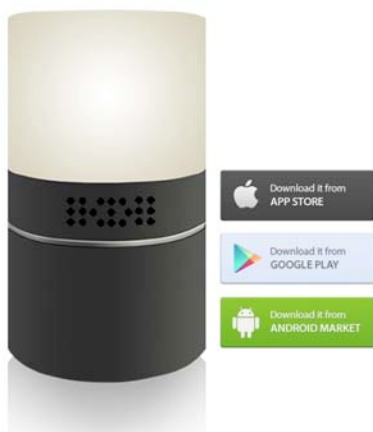

Features

Desk Lamp Hidden Camera
2.0 Mega Pixel CMOS Lens
HD 1080P 1920 x 1080
3 meters invisible night vision
Wi-Fi P2P Live streaming Video
330 Degree remotely rotational wide view lens
H.264 Video Compression
Motion detection & Phone Push notification
Two Way Audio speaking
Internal 5000mA Rechargeable battery
Supports Max 128GB Class 10 Micro SD Card